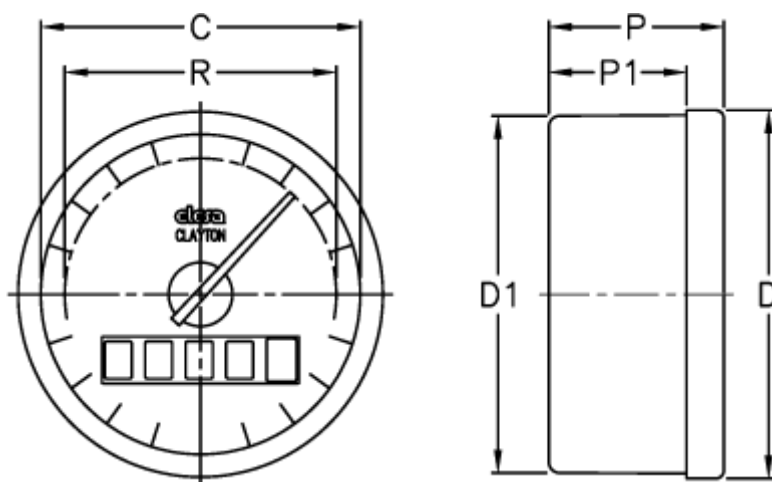

Data Sheet

Article number: 2307072402
Description: E+G Gravity indicator
GW12-0000.5-S

Measures

| | |
|--------------------|--------|
| C | = 60 |
| D | = 68.5 |
| D1 | = 67 |
| Indicator accuracy | = 0,01 |
| P | = 33 |
| P1 | = 26 |
| R | = 51 |